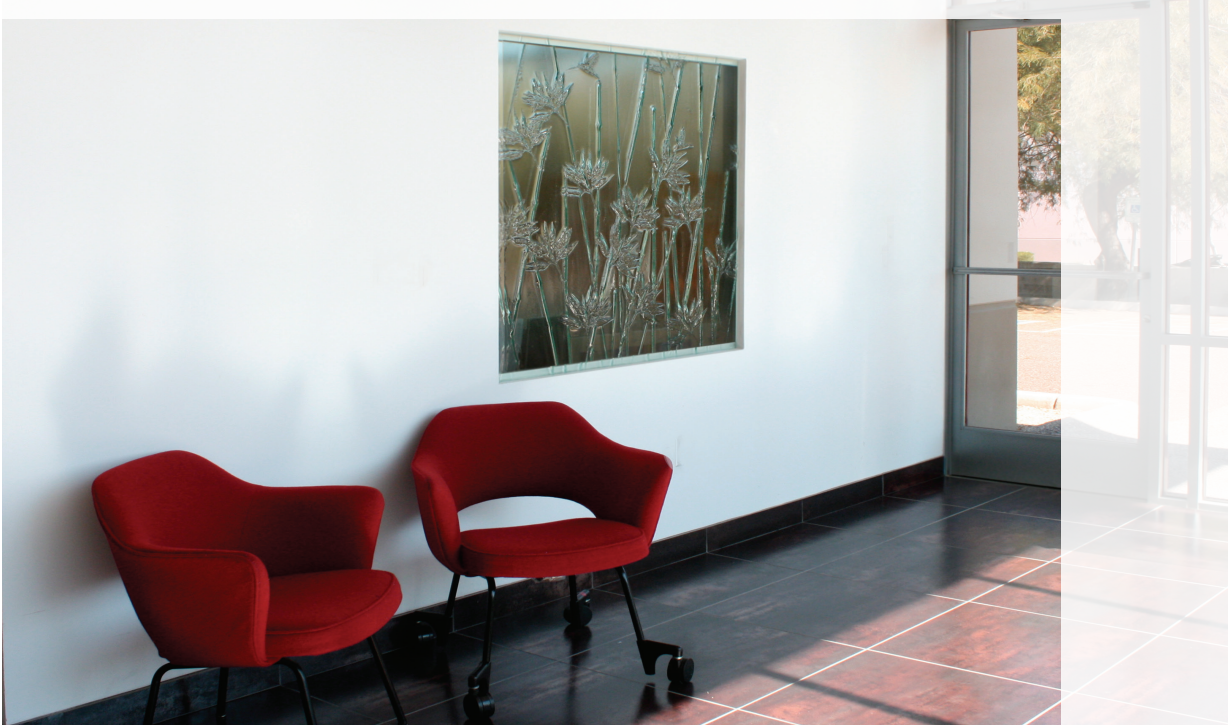

MELTDOWN GLASS ART & DESIGN

Kiln-Fired Glass for Art & Architecture

www.meltdownglass.com

800-845-6221

MD401 Bamboo

Maximum Individual Panel Size:
90" x 150"

Available Thicknesses:
1/4", 3/8", 1/2", 5/8", 3/4"

Glass Types Available:
Clear, Low-Iron, Tinted

Safety Ratings Available:
Tempered, Laminated, Fire / Bullet / Blast

Fabrication Options:
Insulated, Curved, Drilled, etc.

Color Options:
Tinted, Fused Color, Cold-Applied Color, Versicolor,
Bubbleglass, Hand-Painted

Treatment Options:
Frost, Dichroic

MELTDOWN GLASS ART & DESIGN- TEMPE, AZ
- Kiln-Fired Tempered Glass for Interior Privacy Screen
- Shown in MD401 Bamboo 3/8" Clear