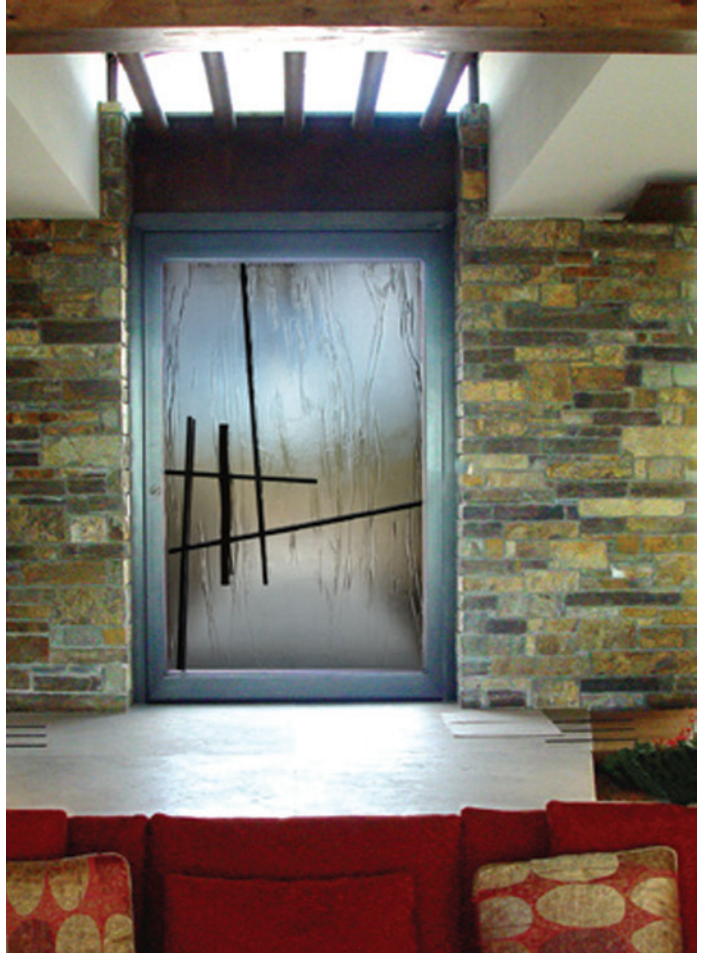

MELTDOWN GLASS ART & DESIGN

Kiln-Fired Glass for Art & Architecture

www.meltdownglass.com
800-845-6221

PRIVATE RESIDENCE- SCOTTSDALE, AZ
- Kiln-Fired Tempered Glass for Door
- Shown in MD402 Flowing Linen 1/2" Starphire