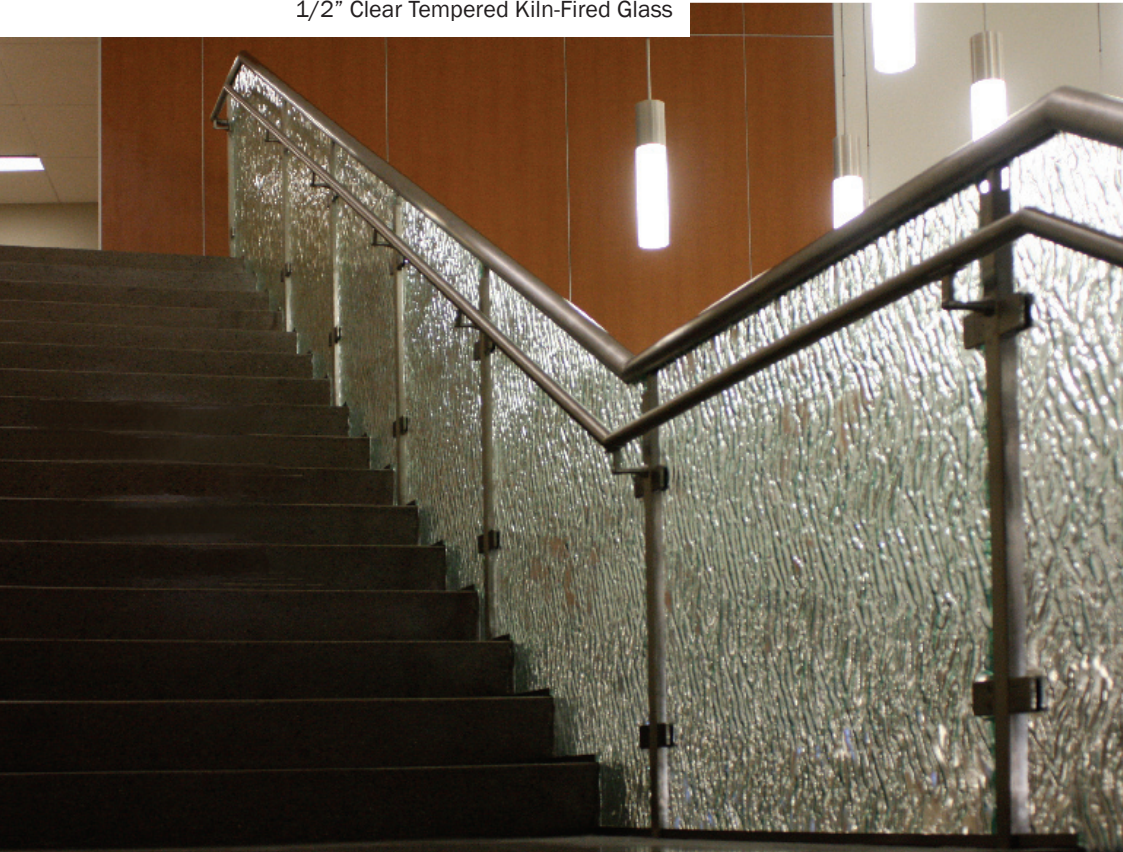

MELTDOWN GLASS ART & DESIGN

Kiln-Fired Glass for Art & Architecture

www.meltdownglass.com

800-845-6221

Banner Good Samaritan Hospital- Phoenix, AZ

Texture: MD202 Flow
1/2" Clear Tempered Kiln-Fired Glass

MELTDOWN GLASS ART & DESIGN

Kiln-Fired Glass for Art & Architecture

www.meltdownglass.com

800-845-6221

Banner Good Samaritan Hospital- Phoenix, AZ

Texture: MD202 Flow
1/2" Clear Tempered Kiln-Fired Glass

Photography Credit: Emily Hill