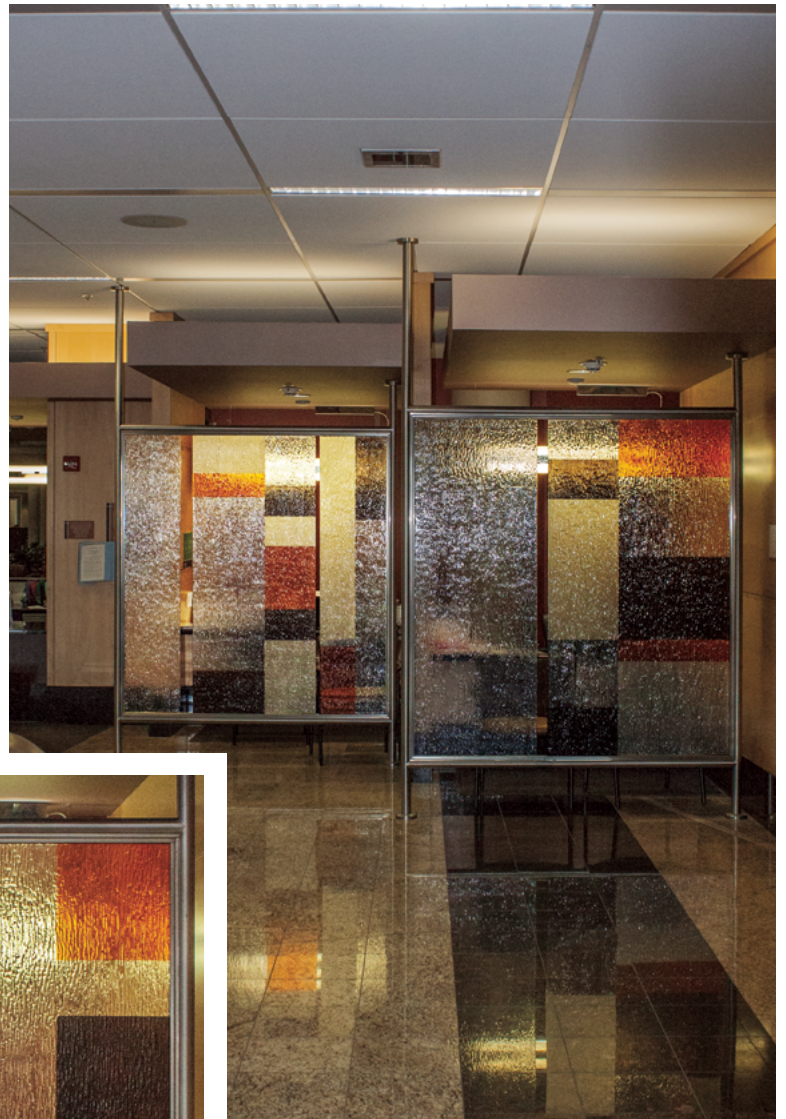

MELTDOWN GLASS ART & DESIGN

Kiln-Fired Glass for Art & Architecture

www.meltdownglass.com

800-845-6221

Bergan Mercy Medical Center - Omaha, NE

Texture: MD204 Strata
3/8" Starphire Tempered Glass
Custom Cold-Applied Colors