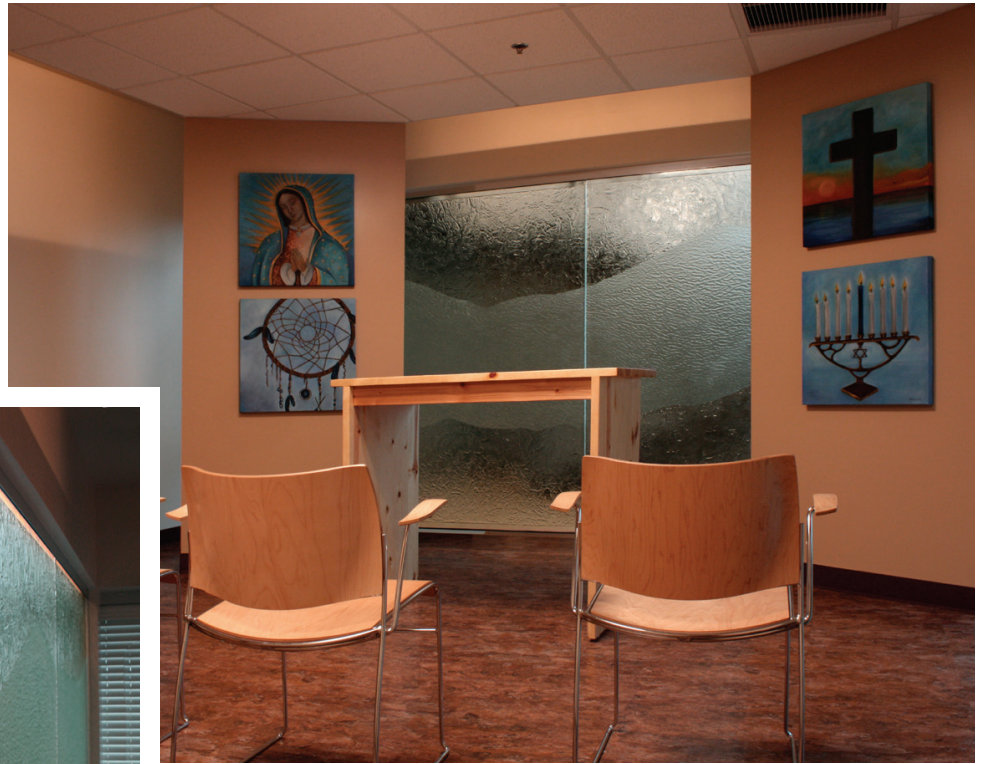

MELTDOWN GLASS ART & DESIGN

Kiln-Fired Glass for Art & Architecture

www.meltdownglass.com

800-845-6221

Circle the City- Phoenix, AZ

Texture: MD208 Palette / MD204 Strata / Customized MD202 Flow
1/2" Clear Tempered Kiln-Fired Glass
Partially Frosted on Textured Side