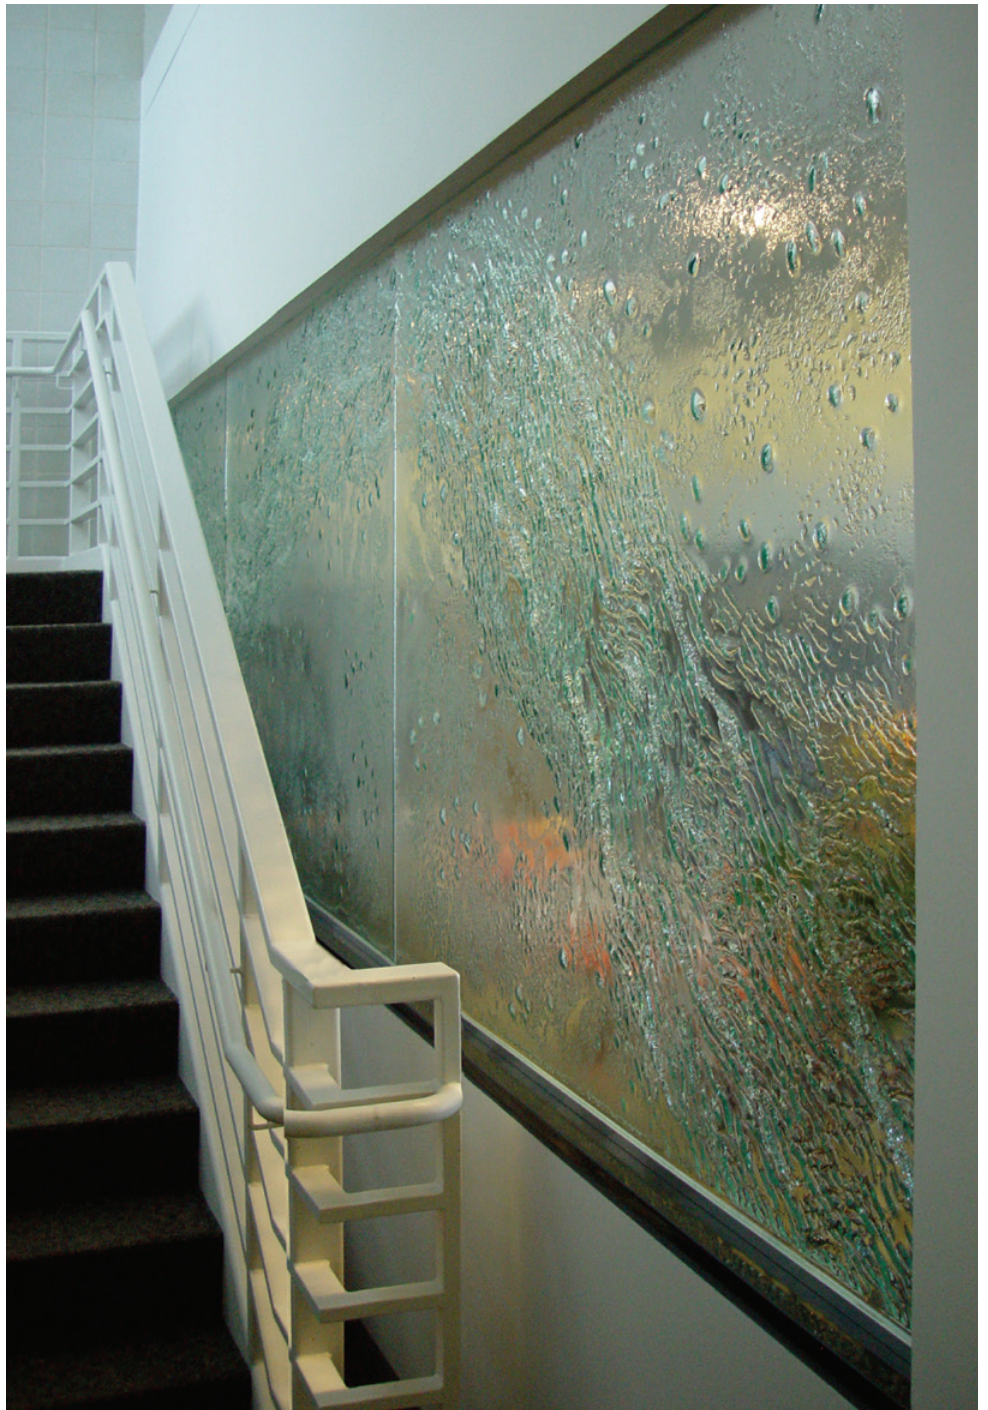

MELTDOWN GLASS ART & DESIGN

Kiln-Fired Glass for Art & Architecture

www.meltdownglass.com
800-845-6221

Flad & Associates- Madison, WI

Texture: Custom
1/2" Tempered Clear Kiln-Fired Glass
Silver Dichroic

MELTDOWN GLASS ART & DESIGN

Kiln-Fired Glass for Art & Architecture

www.meltdownglass.com

800-845-6221

Flad & Associates- Madison, WI

Texture: Custom
1/2" Tempered Clear Kiln-Fired Glass
Silver Dichroic

MELTDOWN GLASS ART & DESIGN

Kiln-Fired Glass for Art & Architecture

www.meltdownglass.com
800-845-6221

Flad & Associates- Madison, WI

Texture: Custom
1/2" Tempered Clear Kiln-Fired Glass
Silver Dichroic