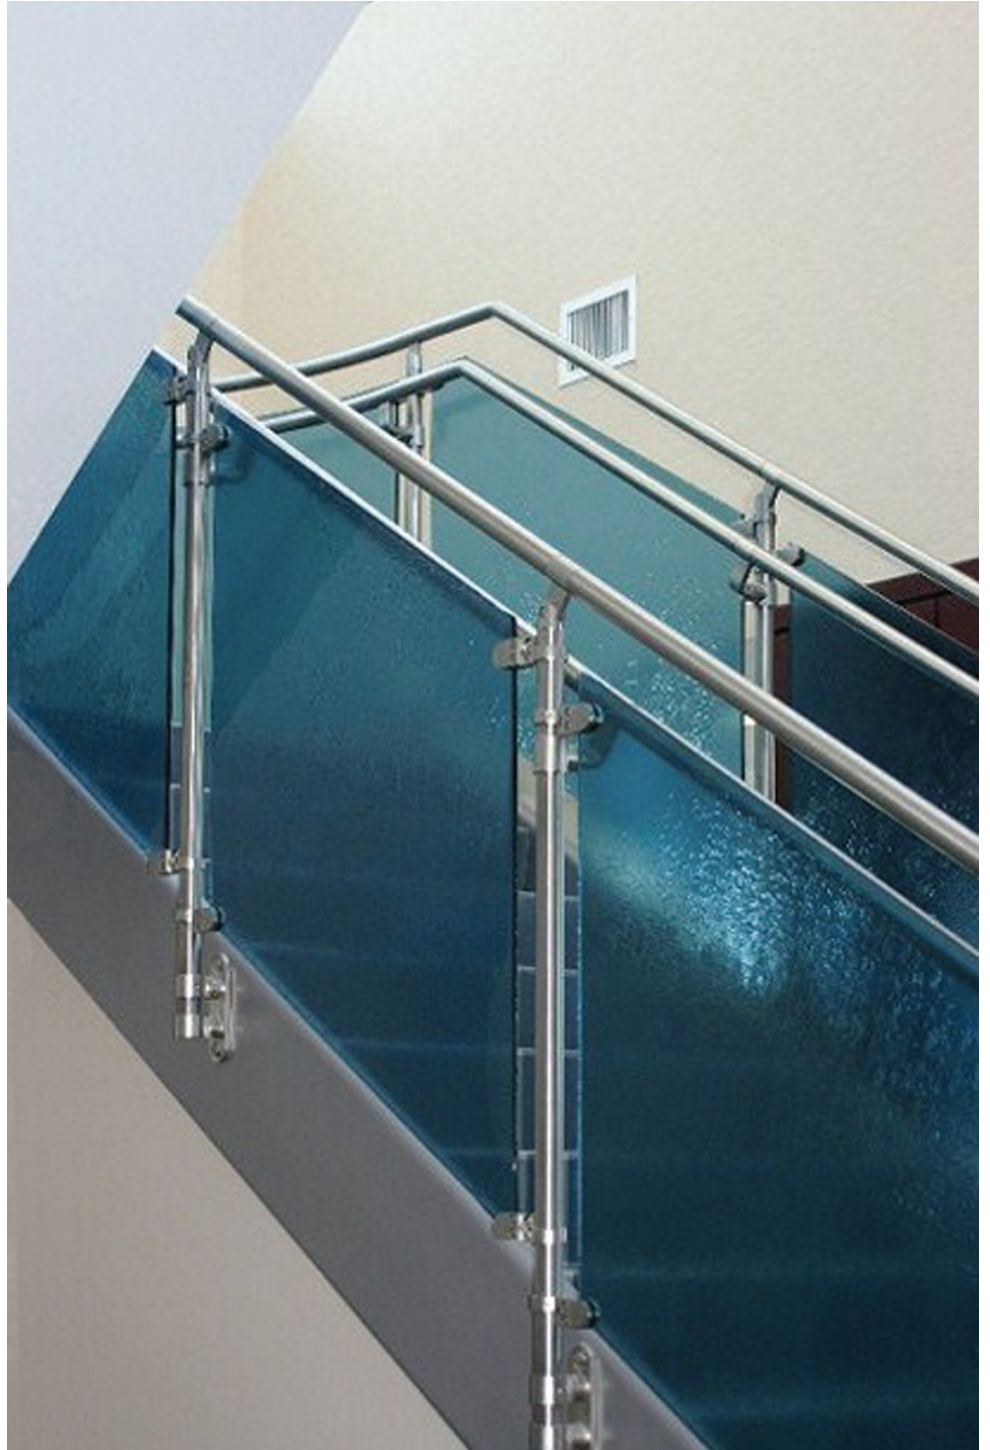

MELTDOWN GLASS ART & DESIGN

Kiln-Fired Glass for Art & Architecture

www.meltdownglass.com
800-845-6221

Gulfstream- Savannah, GA

Texture: MD216 Fissure
3/8" Tempered Kiln-Fired Glass
Tinted Glass: Arctic Blue