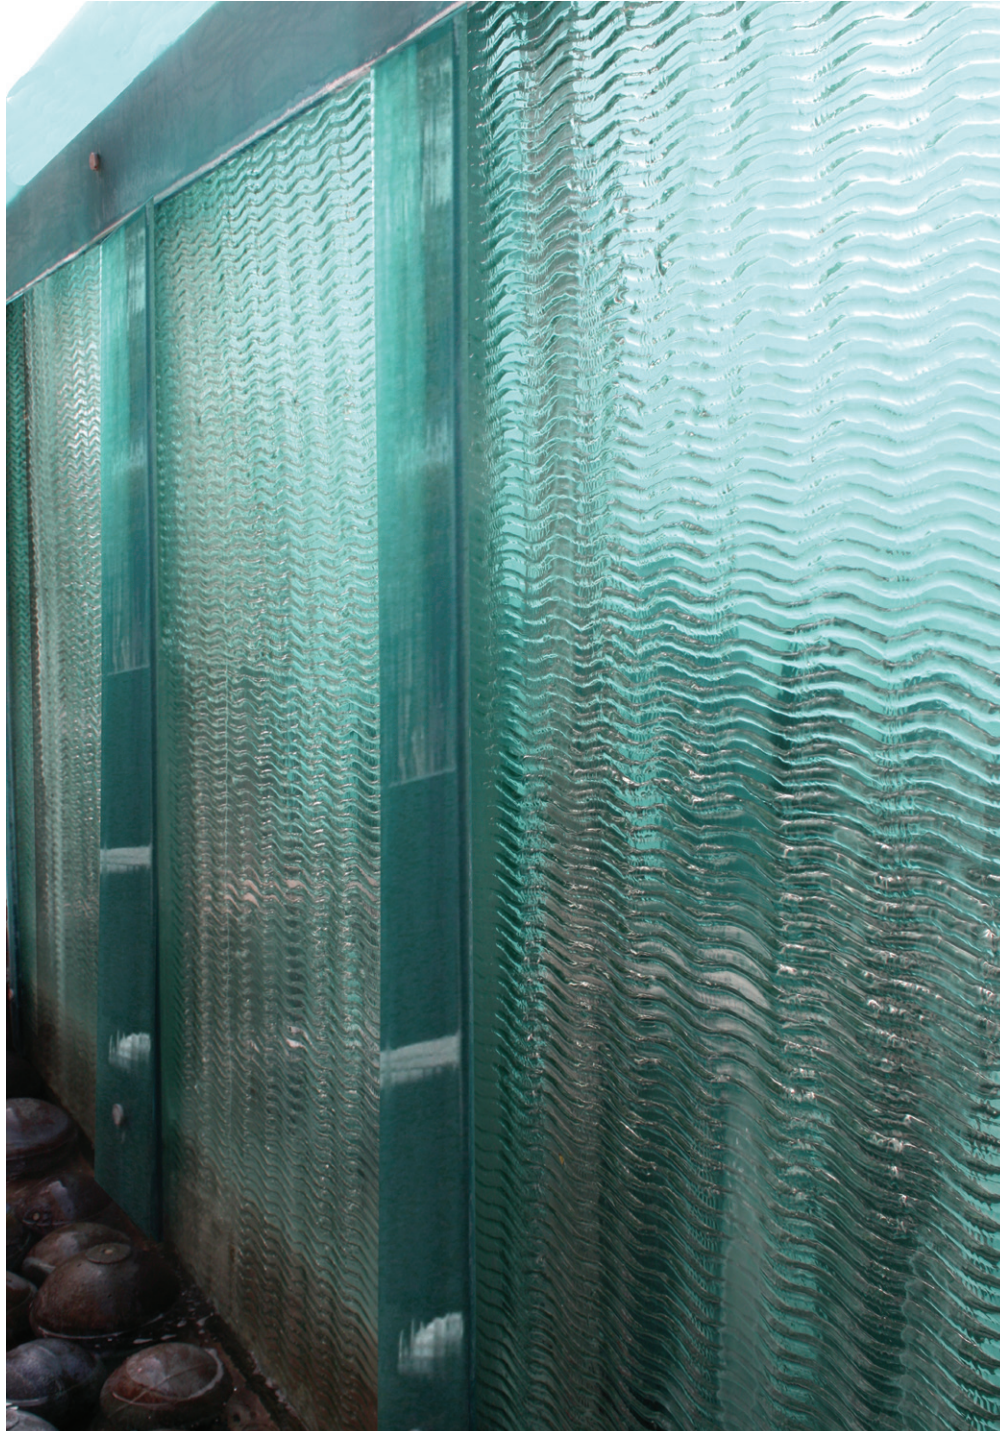

MELTDOWN GLASS ART & DESIGN

Kiln-Fired Glass for Art & Architecture

www.meltdownglass.com

800-845-6221

Keirland Commons Plaza Lofts- Scottsdale, AZ

Texture: MD206 Wav
1/2" Azurlite Tempered Kiln-Fired Glass