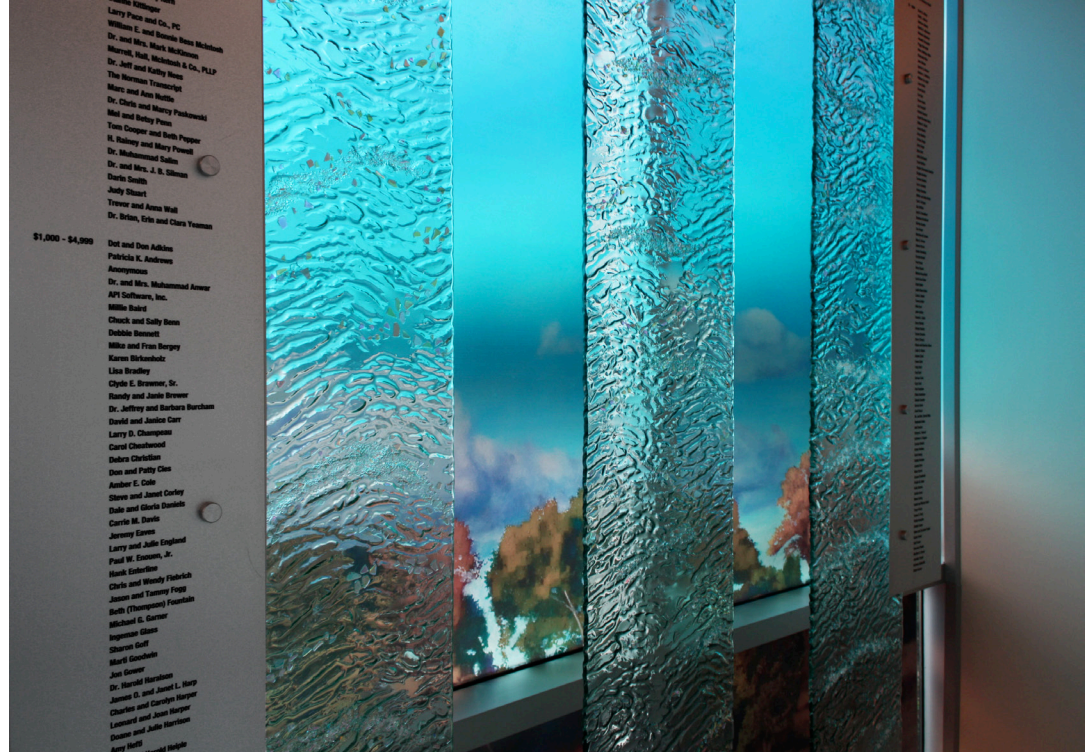

MELTDOWN GLASS ART & DESIGN

Kiln-Fired Glass for Art & Architecture

www.meltdownglass.com

800-845-6221

Norman Regional Health - Norman, OK

Texture: MD202 Flow
1/2" Clear tempered kiln-fired glass
Multi-colored dichroic glass accents