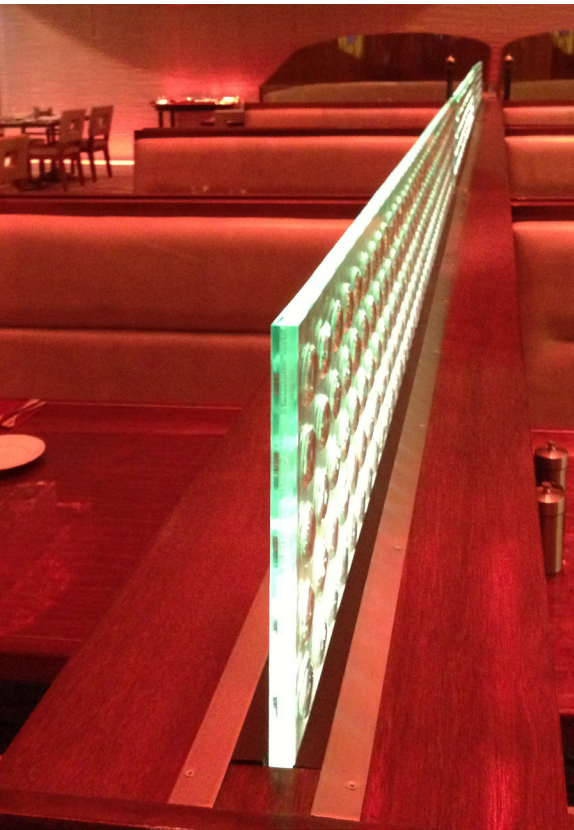

MELTDOWN GLASS ART & DESIGN

Kiln-Fired Glass for Art & Architecture

www.meltdownglass.com

800-845-6221