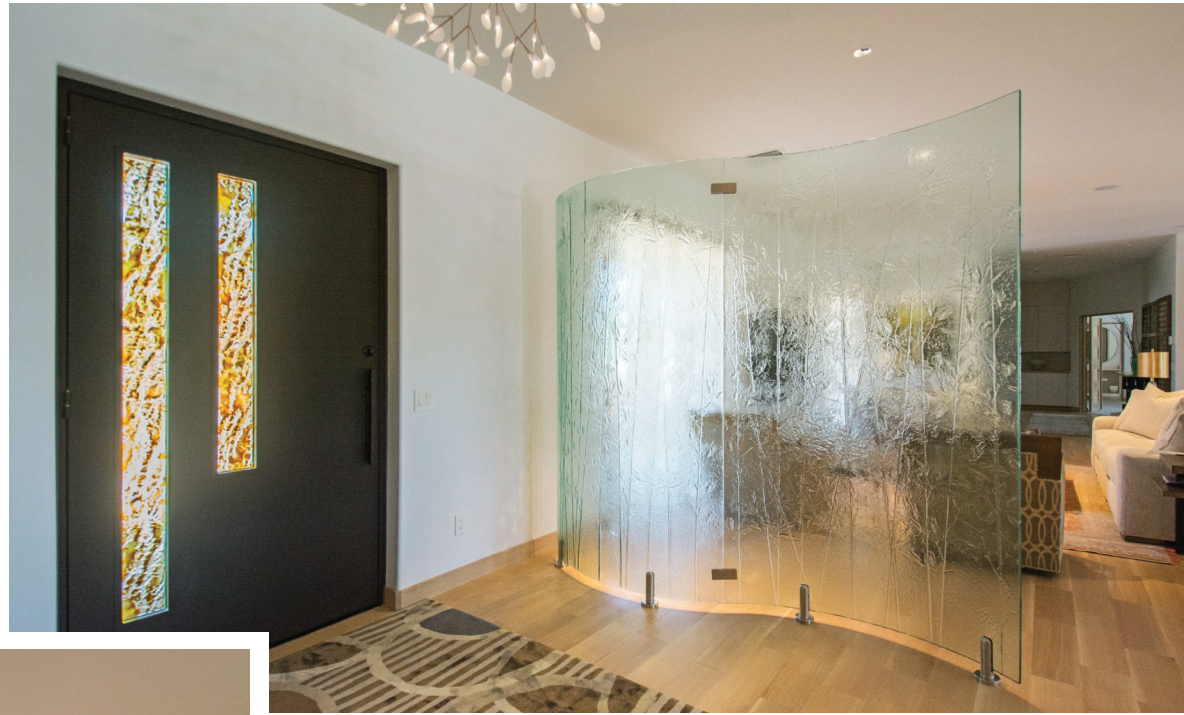

MELTDOWN GLASS ART & DESIGN

Kiln-Fired Glass for Art & Architecture

www.meltdownglass.com

800-845-6221

Private Residence - Phoenix, AZ

Texture: MD401 Bamboo
1/2" Clear Tempered Kiln-Fired Glass
Curved Glass