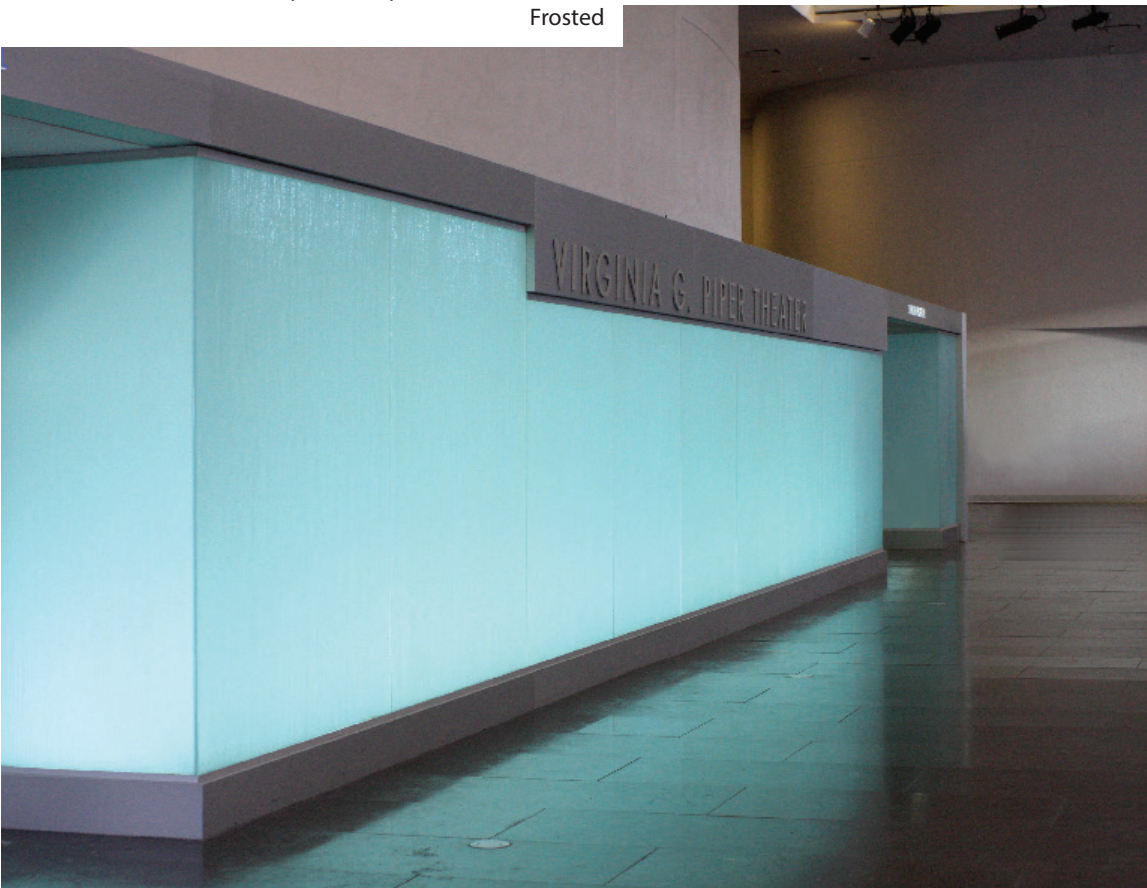

MELTDOWN GLASS ART & DESIGN

Kiln-Fired Glass for Art & Architecture

www.meltdownglass.com

800-845-6221

Scottsdale Center for Performing Arts- Scottsdale, AZ

Texture: MD213 Rigo
1/2" Starphire Tempered Kiln-Fired Glass
Frosted