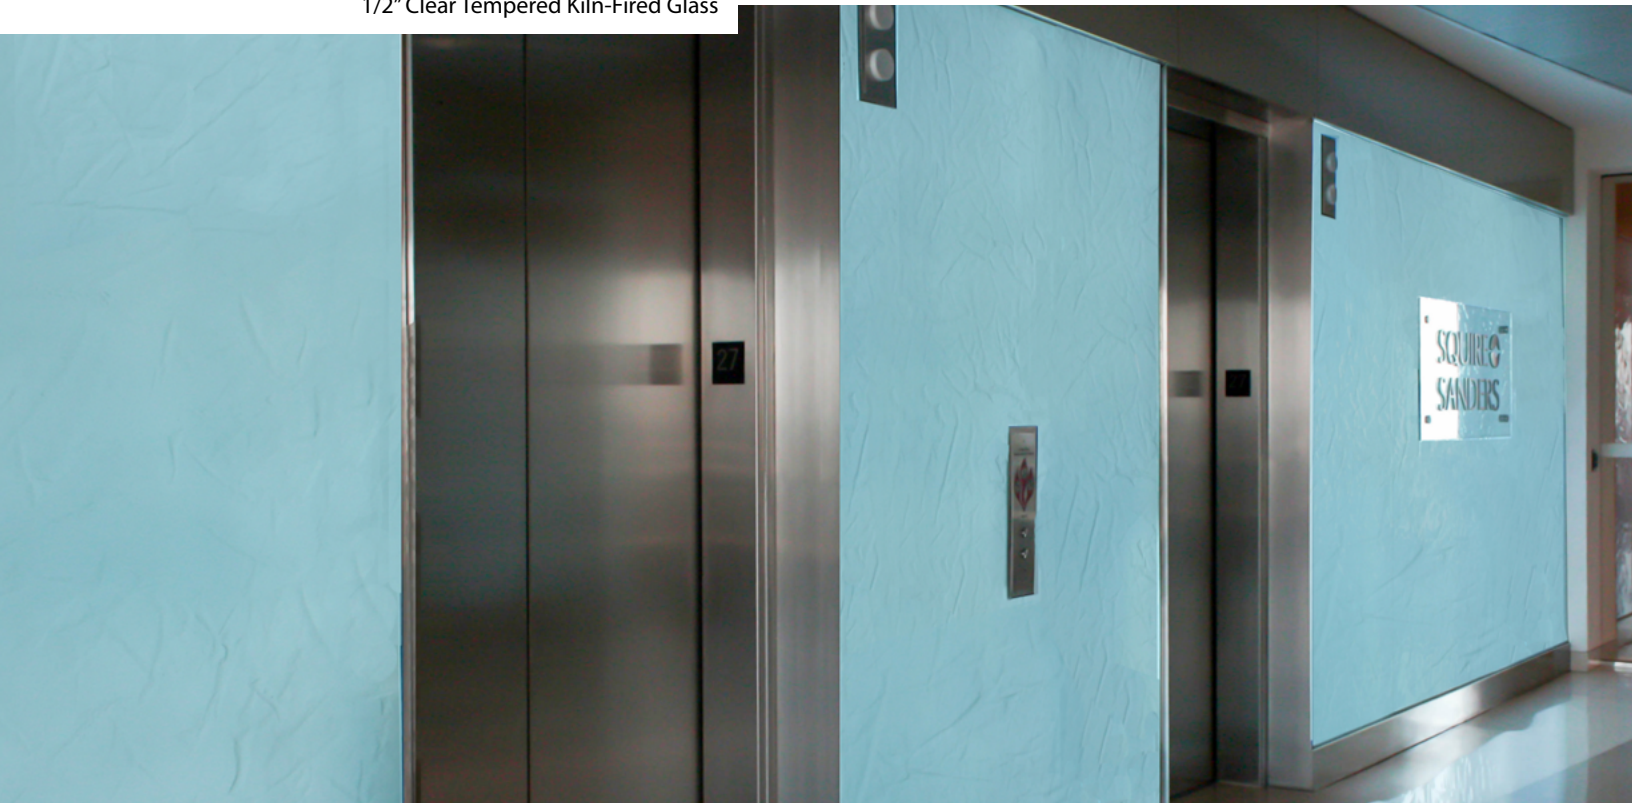

MELTDOWN GLASS ART & DESIGN

Kiln-Fired Glass for Art & Architecture

www.meltdownglass.com
800-845-6221

Squire Sanders & Dempsey - Phoenix, AZ

Texture: MD212 Myst
Frosted on Textured Side
1/2" Clear Tempered Kiln-Fired Glass