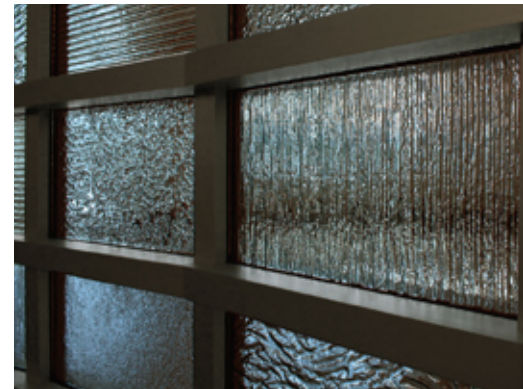

MELTDOWN GLASS ART & DESIGN

Kiln-Fired Glass for Art & Architecture

www.meltdownglass.com

800-845-6221

UC Davis Medical Center- Sacramento, CA

Texture: MD205 Crackle
MD202 Flow
MD213 Rigo
Custom "Linea"
1" Clear tempered glass units,
Fire rated for 60 minutes.