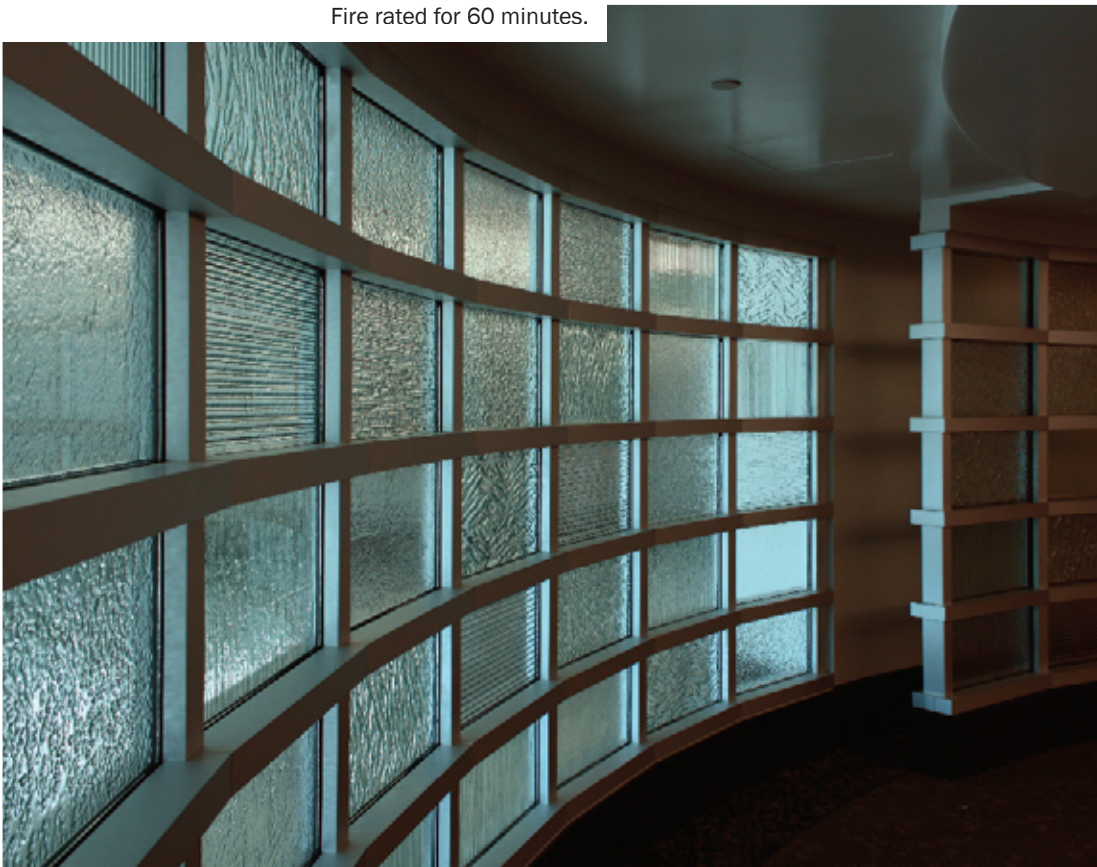

MELTDOWN GLASS ART & DESIGN

Kiln-Fired Glass for Art & Architecture

www.meltdownglass.com

800-845-6221

UC Davis Medical Center- Sacramento, CA

Texture: MD205 Crackle
MD202 Flow
MD213 Rigo
Custom "Linea"
1" Clear tempered glass units,
Fire rated for 60 minutes.